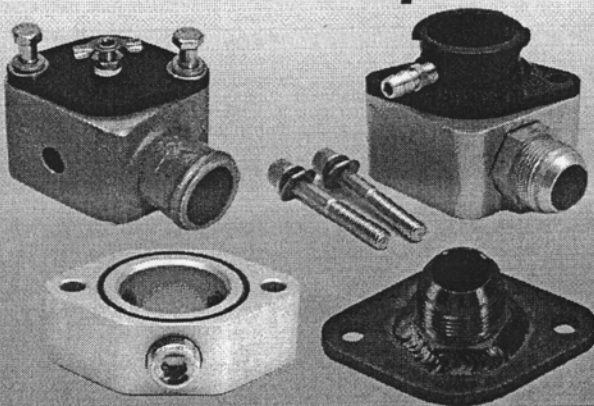

Available in 4 sizes and with several unique valve options designed to best fit your application.

Our EPC valving option provides controlled release and fast refill with the convenience of an electric valve

CM Filters

www.cmfilters.com

CM Filters feature a reusable machined aluminum filter body and a replaceable synthetic fiber filter element.

High Performance Fuel & Oil Filters

Their unique design offers high flow, fine filtration, easy filter inspection, and 10,000 miles between changes.

Spin-On Filters
Inline Filters
Canister Filters

Water Necks

**Billet and Cast Water Necks
Filler or Bleeder Tops**

Remote Filter Kits

These kits contain everything needed to remote mount a standard or CM spin-on filter.