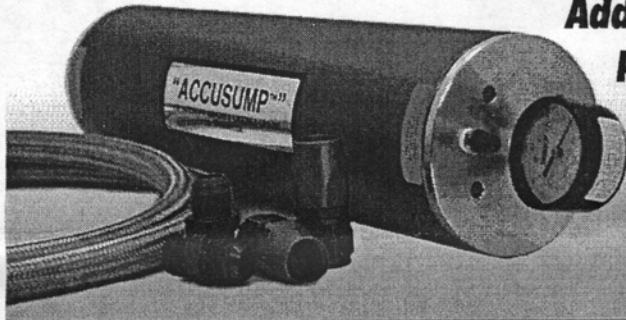

Accusump™ oil accumulator

www.accusump.com

Add oil pressure before startup, and provide added protection against loss of oil pressure during acceleration, heavy cornering, and hard braking.

Available in 4 sizes and with several unique valve options designed to best fit your application.

Our EPC valving option provides controlled release and fast refill with the convenience of an electric valve

CM Filters

www.cmfilters.com

CM Filters feature a reusable machined aluminum filter body and a replaceable synthetic fiber filter element.

High Performance Fuel & Oil Filters

Their unique design offers high flow, fine filtration, easy filter inspection, and 10,000 miles between changes.