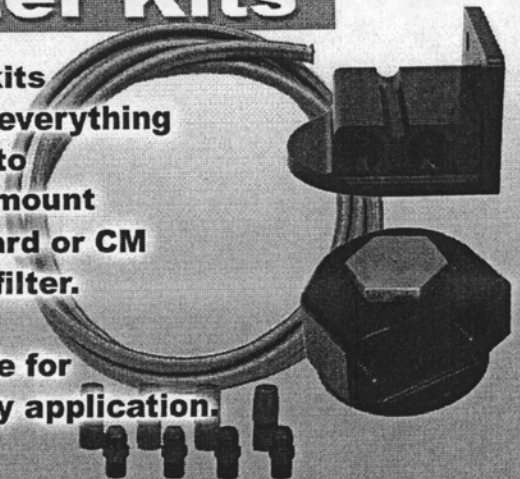

Remote Filter Kits

These kits contain everything needed to remote mount a standard or CM spin-on filter.

Available for most any application.