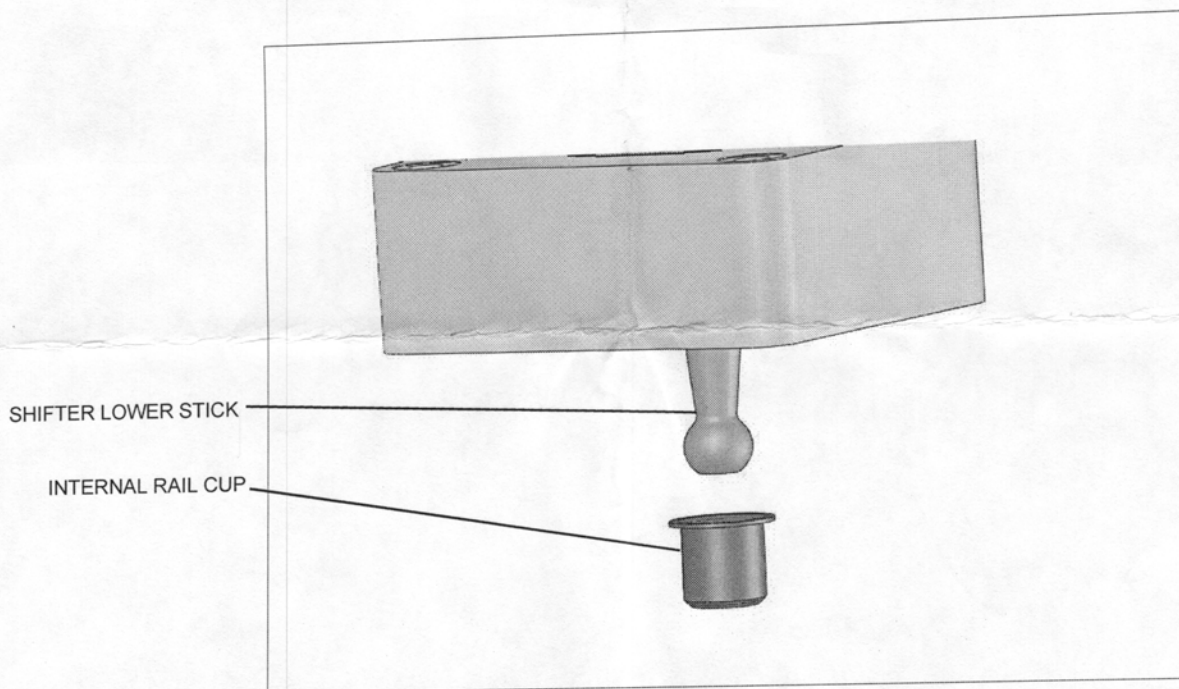

INSTRUCTION ADDENDUM FOR ALL TREMEC TRANSMISSION SHIFTER APPLICATIONS

**INTERNAL RAIL CUP NOW SUPPLIED WITH TREMEC
TRANSMISSION SHIFTER APPLICATIONS TO REPLACE
POSSIBLE WORN INTERNAL RAIL CUP.**

THIS CUP MAY BE WORN ON YOUR APPLICATION, PLEASE CHECK FOR LOOSENESS AND REPLACE AS NECESSARY.

INSTALL ON SHIFTER LOWER STICK AND INTO TRANSMISSION.